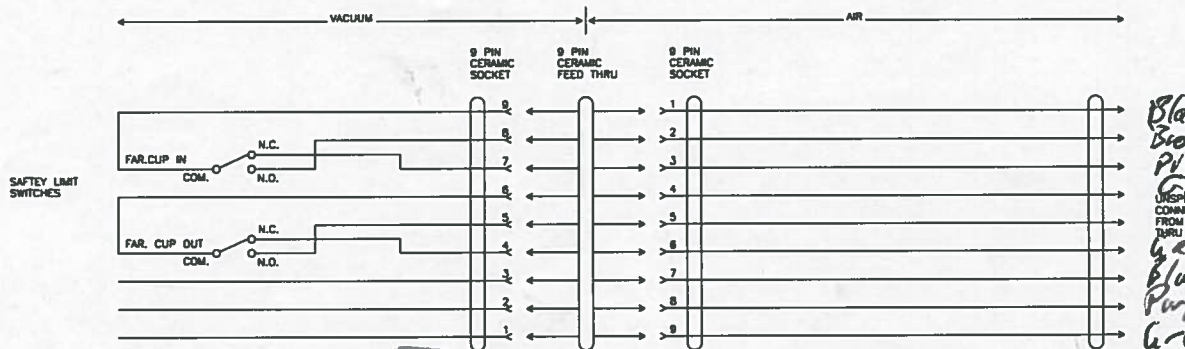

2018-11-13

IN

OUT

9	9-7	2.4Ω	9-7	2.4Ω
8	6-4	3.6Ω	6-5	2.3Ω
7				
6				
5				

Black
Brown
Pink
Orange
UNSPECIFIED CONNECTION FROM FEED THRU
Green
Blue
Purple
Grey

IN OUT
9 7 8
6 5 4

DAVID CHICOYNE

WEST
EXIT MODULE 2
ELECTRICAL