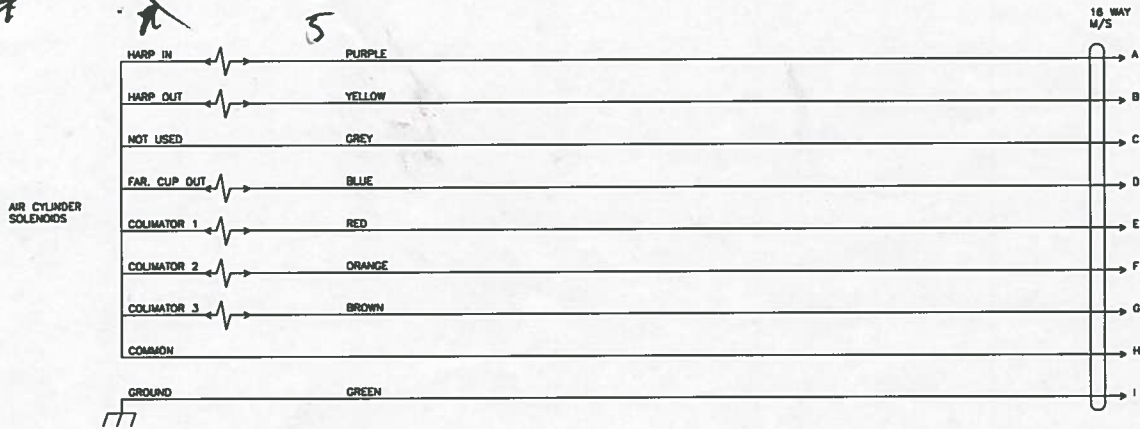

2018-11-13

IN

OUT

9	9-7	2.4Ω	9-7	2.4Ω
8	6-4	3.6Ω	6-5	2.3Ω
7				
6				
5				

Black
Brown
Pink
Orange
UNSPECIFIED CONNECTION FROM FEED THRU
Green
Blue
Purple
Grey

IN OUT
9 7 8
6 5 4

DAVID CHICOYNE

WEST
EXIT MODULE 2
ELECTRICAL