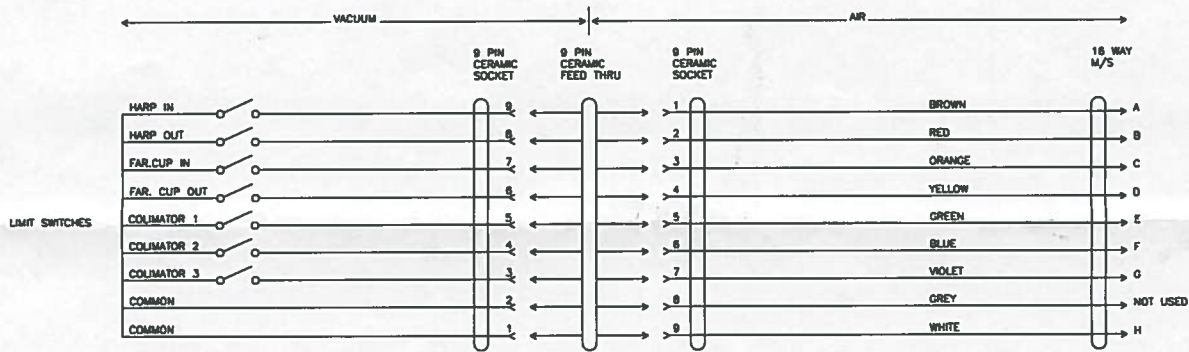

2018-11-13

IN

OUT

9	9-7	2.4Ω	9-7	2.4Ω
8	6-4	3.6Ω	6-5	2.3Ω
7				
6				
5				

Black
Brown
Pink
Orange
UNSPECIFIED CONNECTION FROM FEED THRU
Green
Blue
Purple
Grey

IN OUT
9 7 8
6 5 4

DAVID CHICOYNE

WEST
EXIT MODULE 2
ELECTRICAL

15 SEPT. 98

Xref CE.DWG