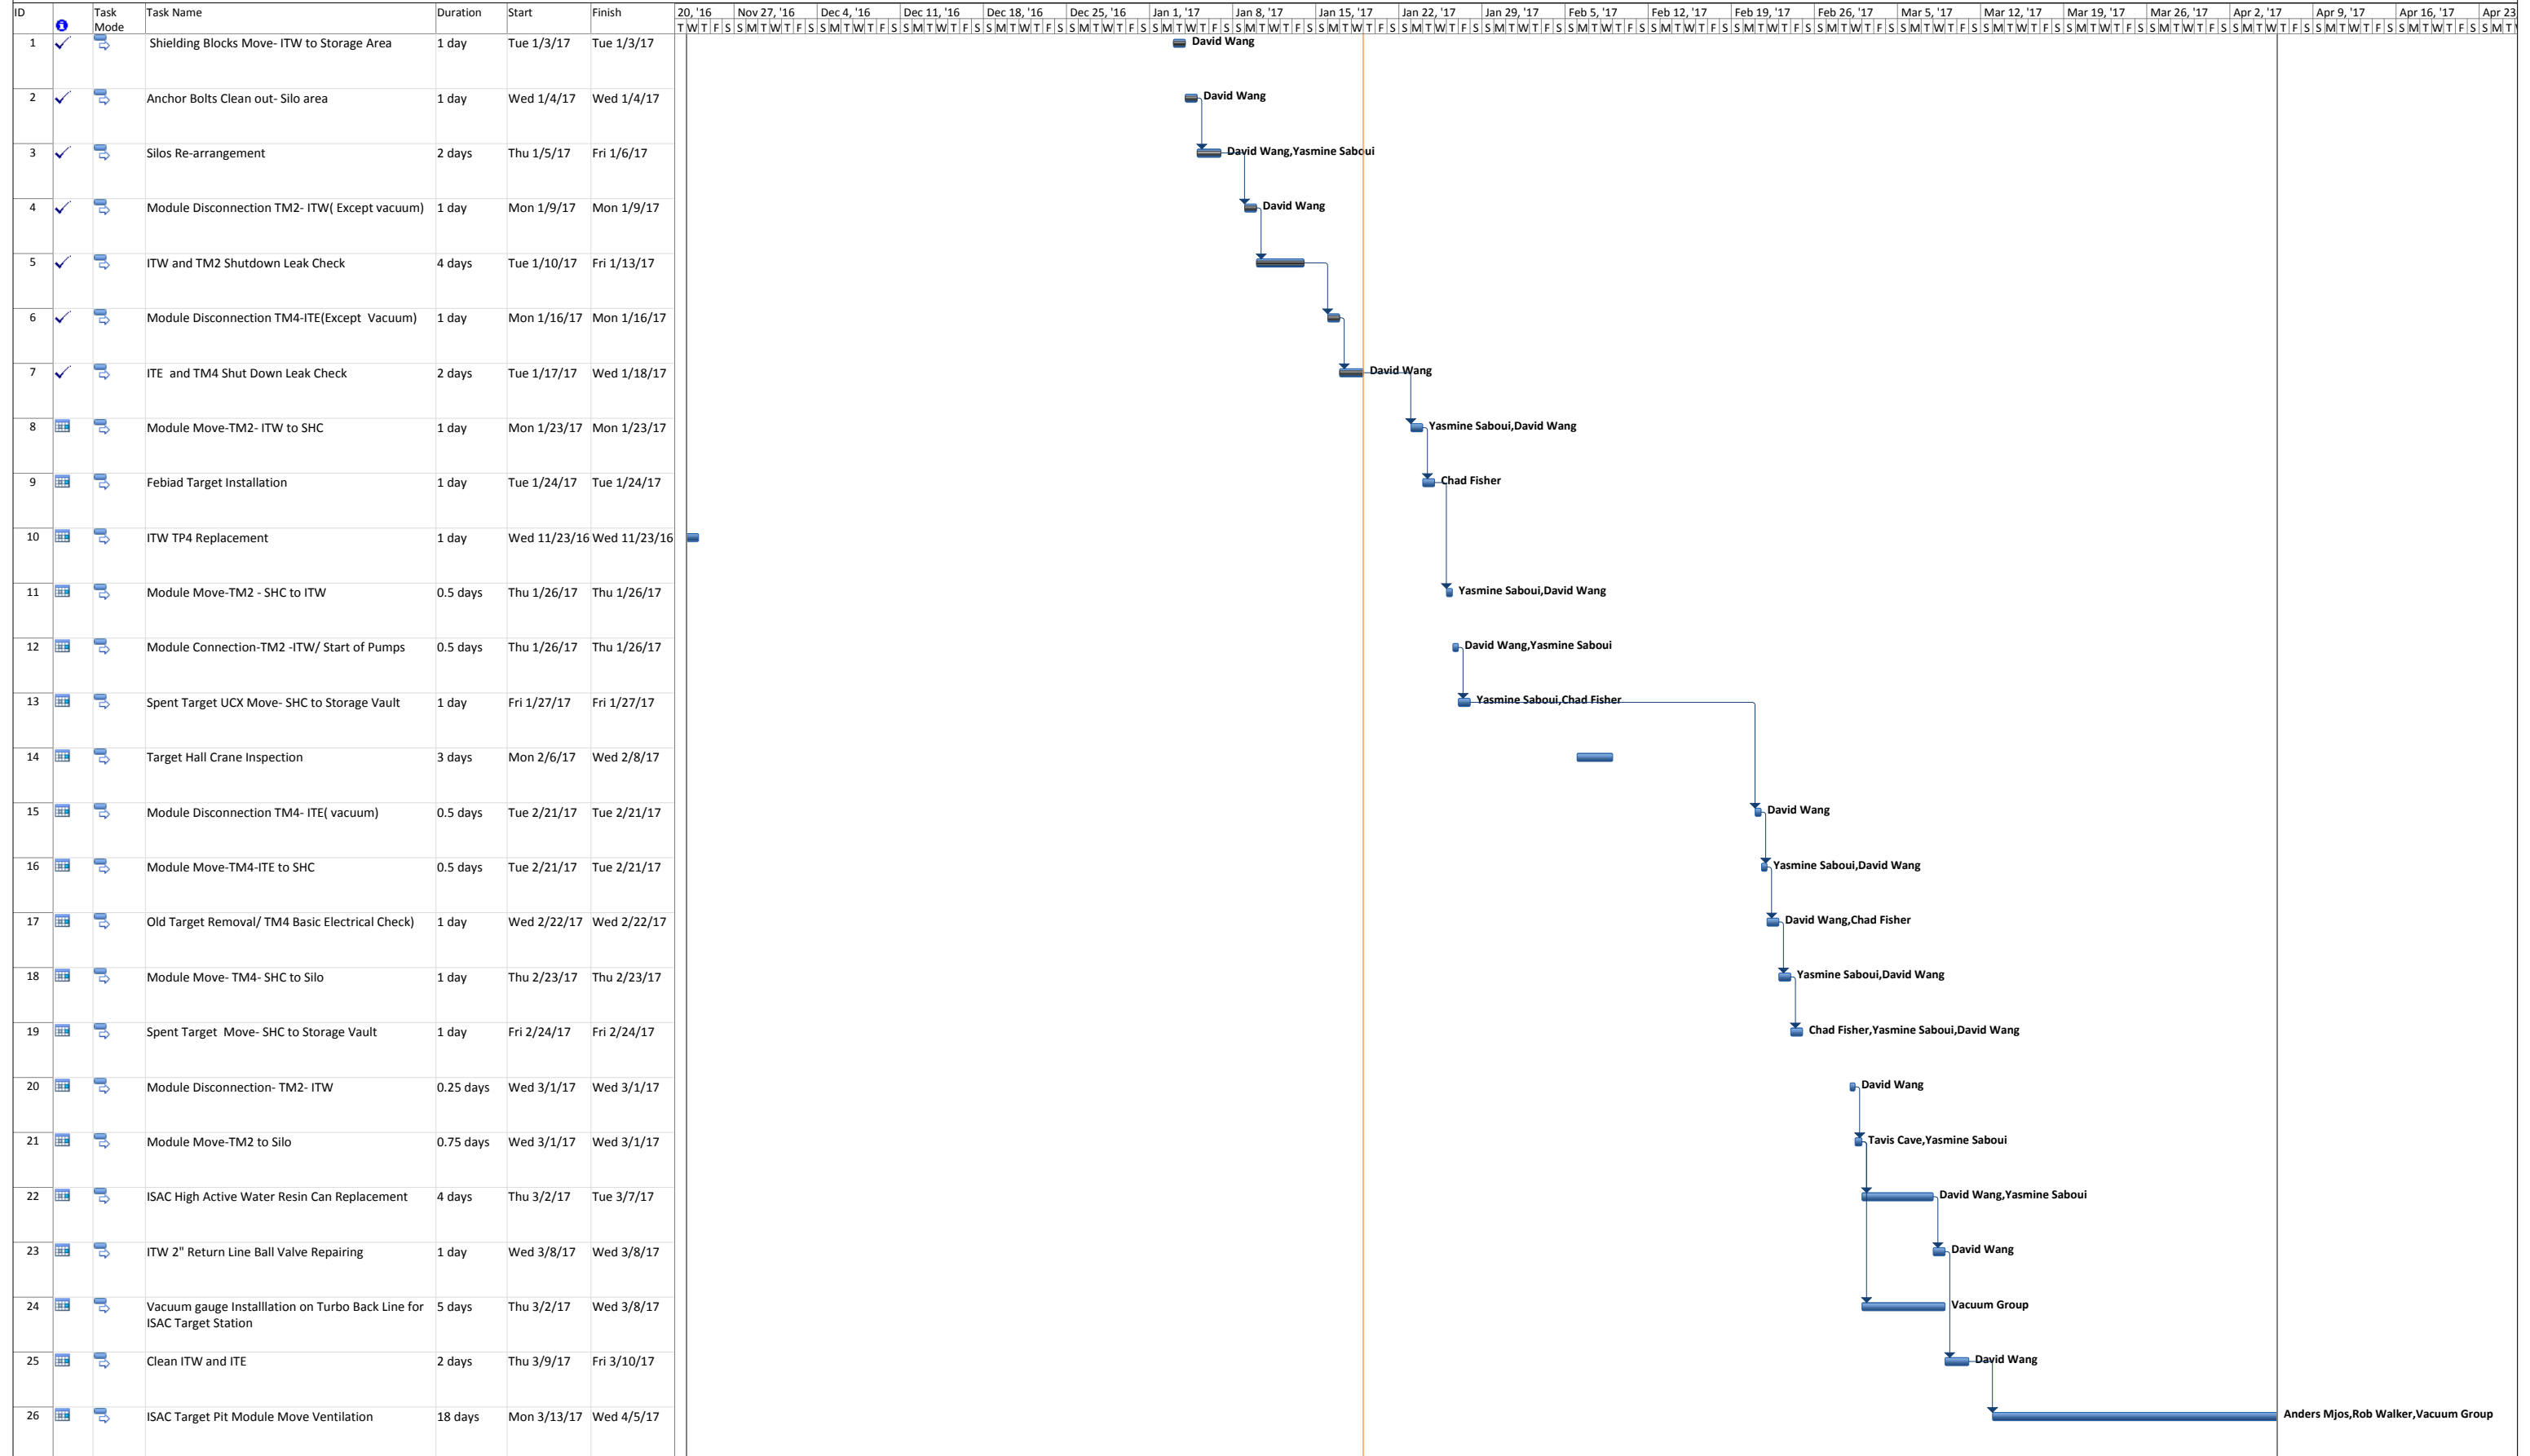

2017 Winter Shut down Target Hall Schedule

Project: 2017 Winter Shut Down T Date: Thu 1/19/17

Task Split

Milestone

Summary

Project Summary

External Tasks

External Milestone

Inactive Task

Inactive Summary

Inactive Milestone

Inactive Summary

Manual Task

Duration-only

Manual Summary Rollup

Manual Summary

Start-only

Finish-only

Deadline

Progress