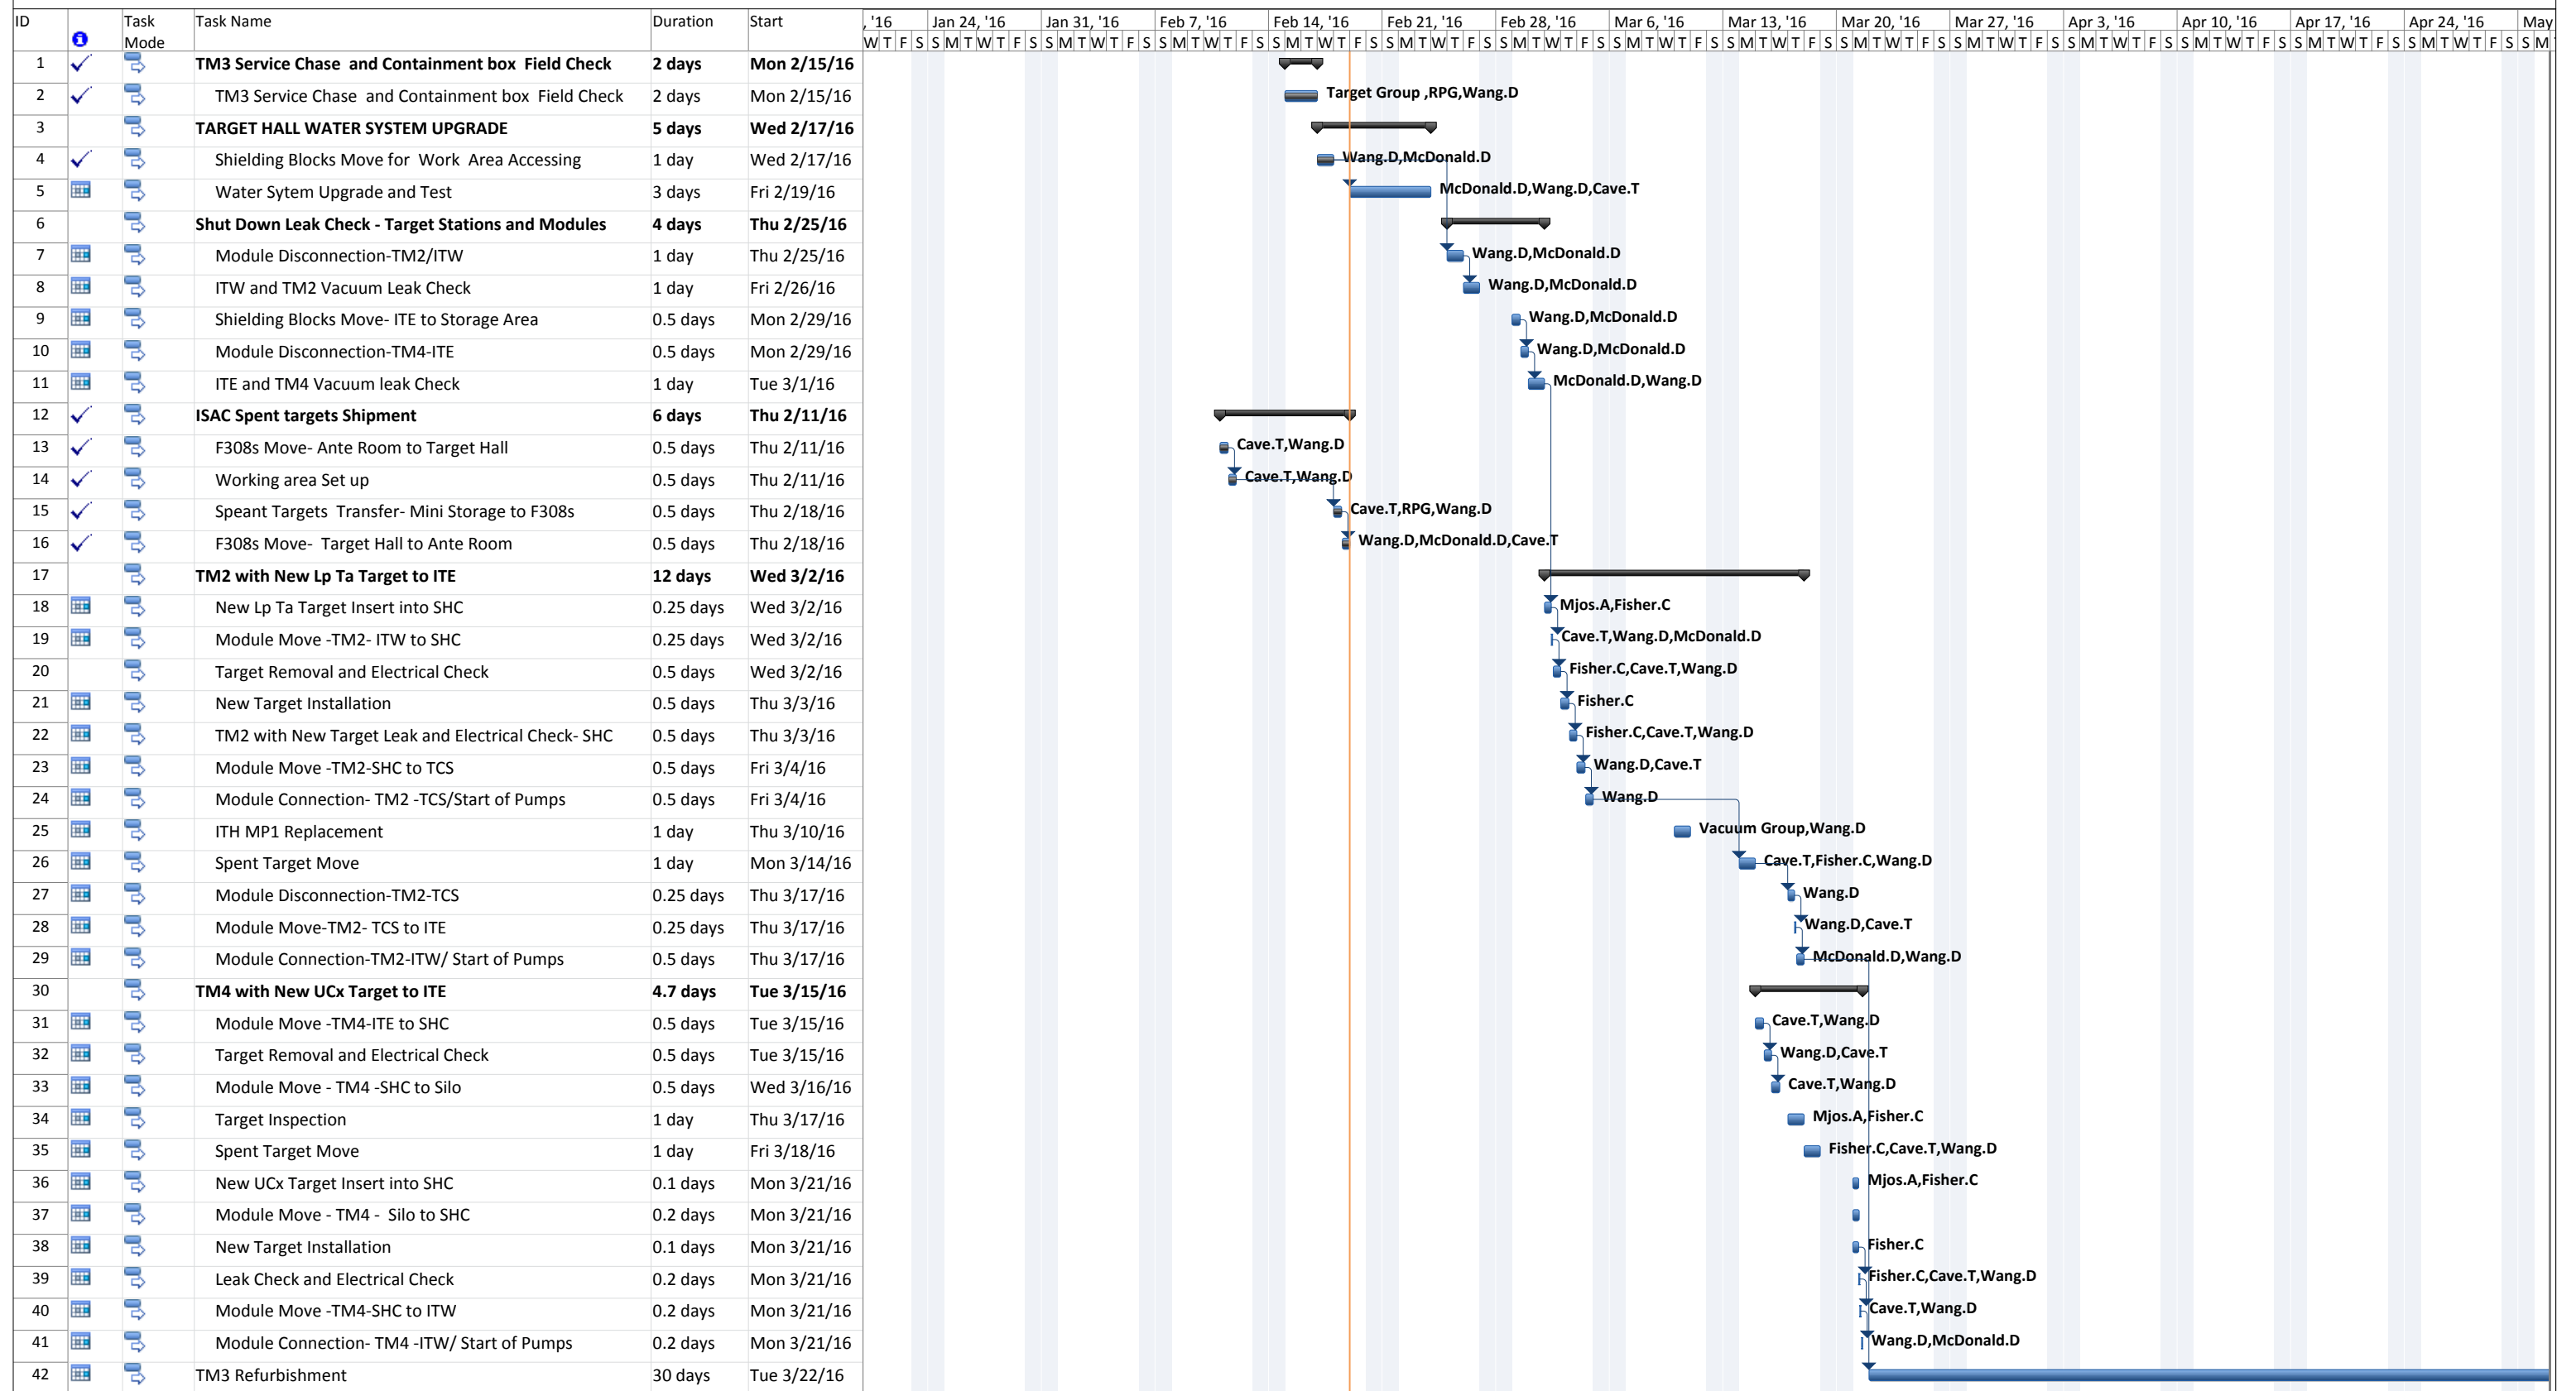

2016 WINTER SHUT DOWN TARGET HALL SCHEDULE

Project: 2016 winter shut down t Date: Fri 2/19/16	Task		Summary		External Milestone		Inactive Summary		Manual Summary Rollup		Finish-only	
	Split		Project Summary		Inactive Task		Manual Task		Manual Summary		Deadline	
	Milestone		External Tasks		Inactive Milestone		Duration-only		Start-only		Progress	