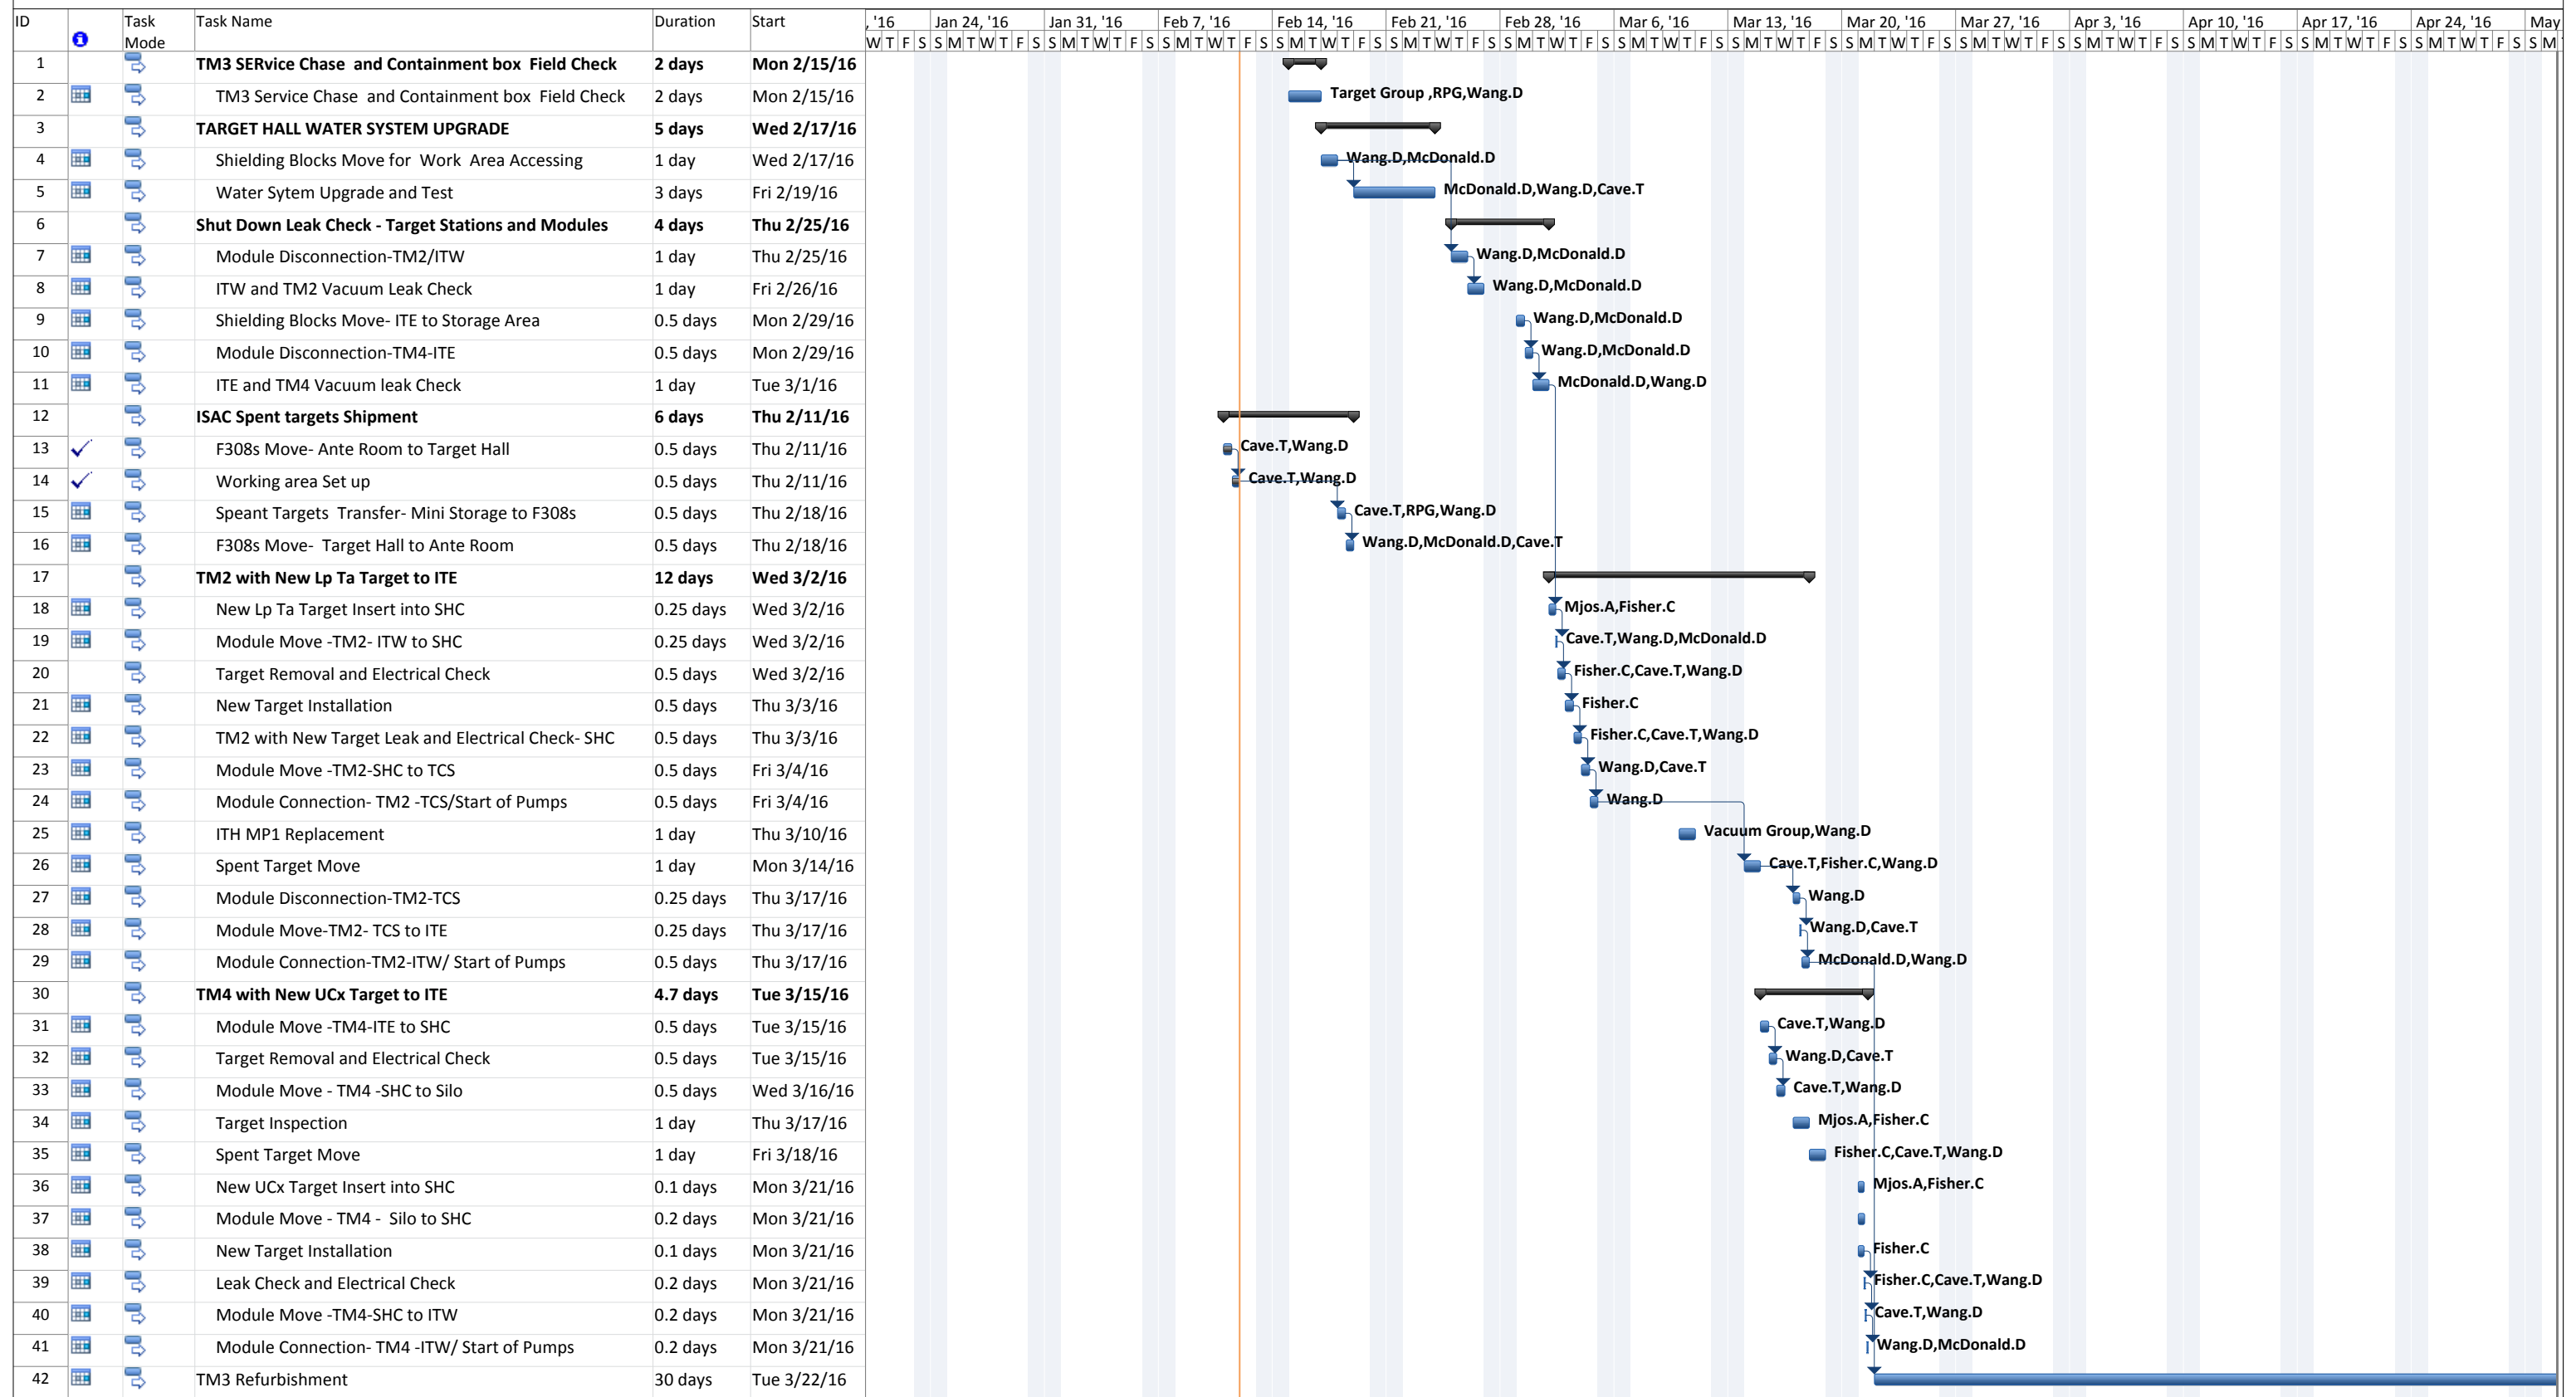

2016 WINTER SHUT DOWN TARGET HALL SCHEDULE

Project: 2016 winter shut down t Date: Fri 2/12/16	Task		Summary		External Milestone		Inactive Summary		Manual Summary Rollup		Finish-only	
	Split		Project Summary		Inactive Task		Manual Task		Manual Summary		Deadline	
	Milestone		External Tasks		Inactive Milestone		Duration-only		Start-only		Progress	