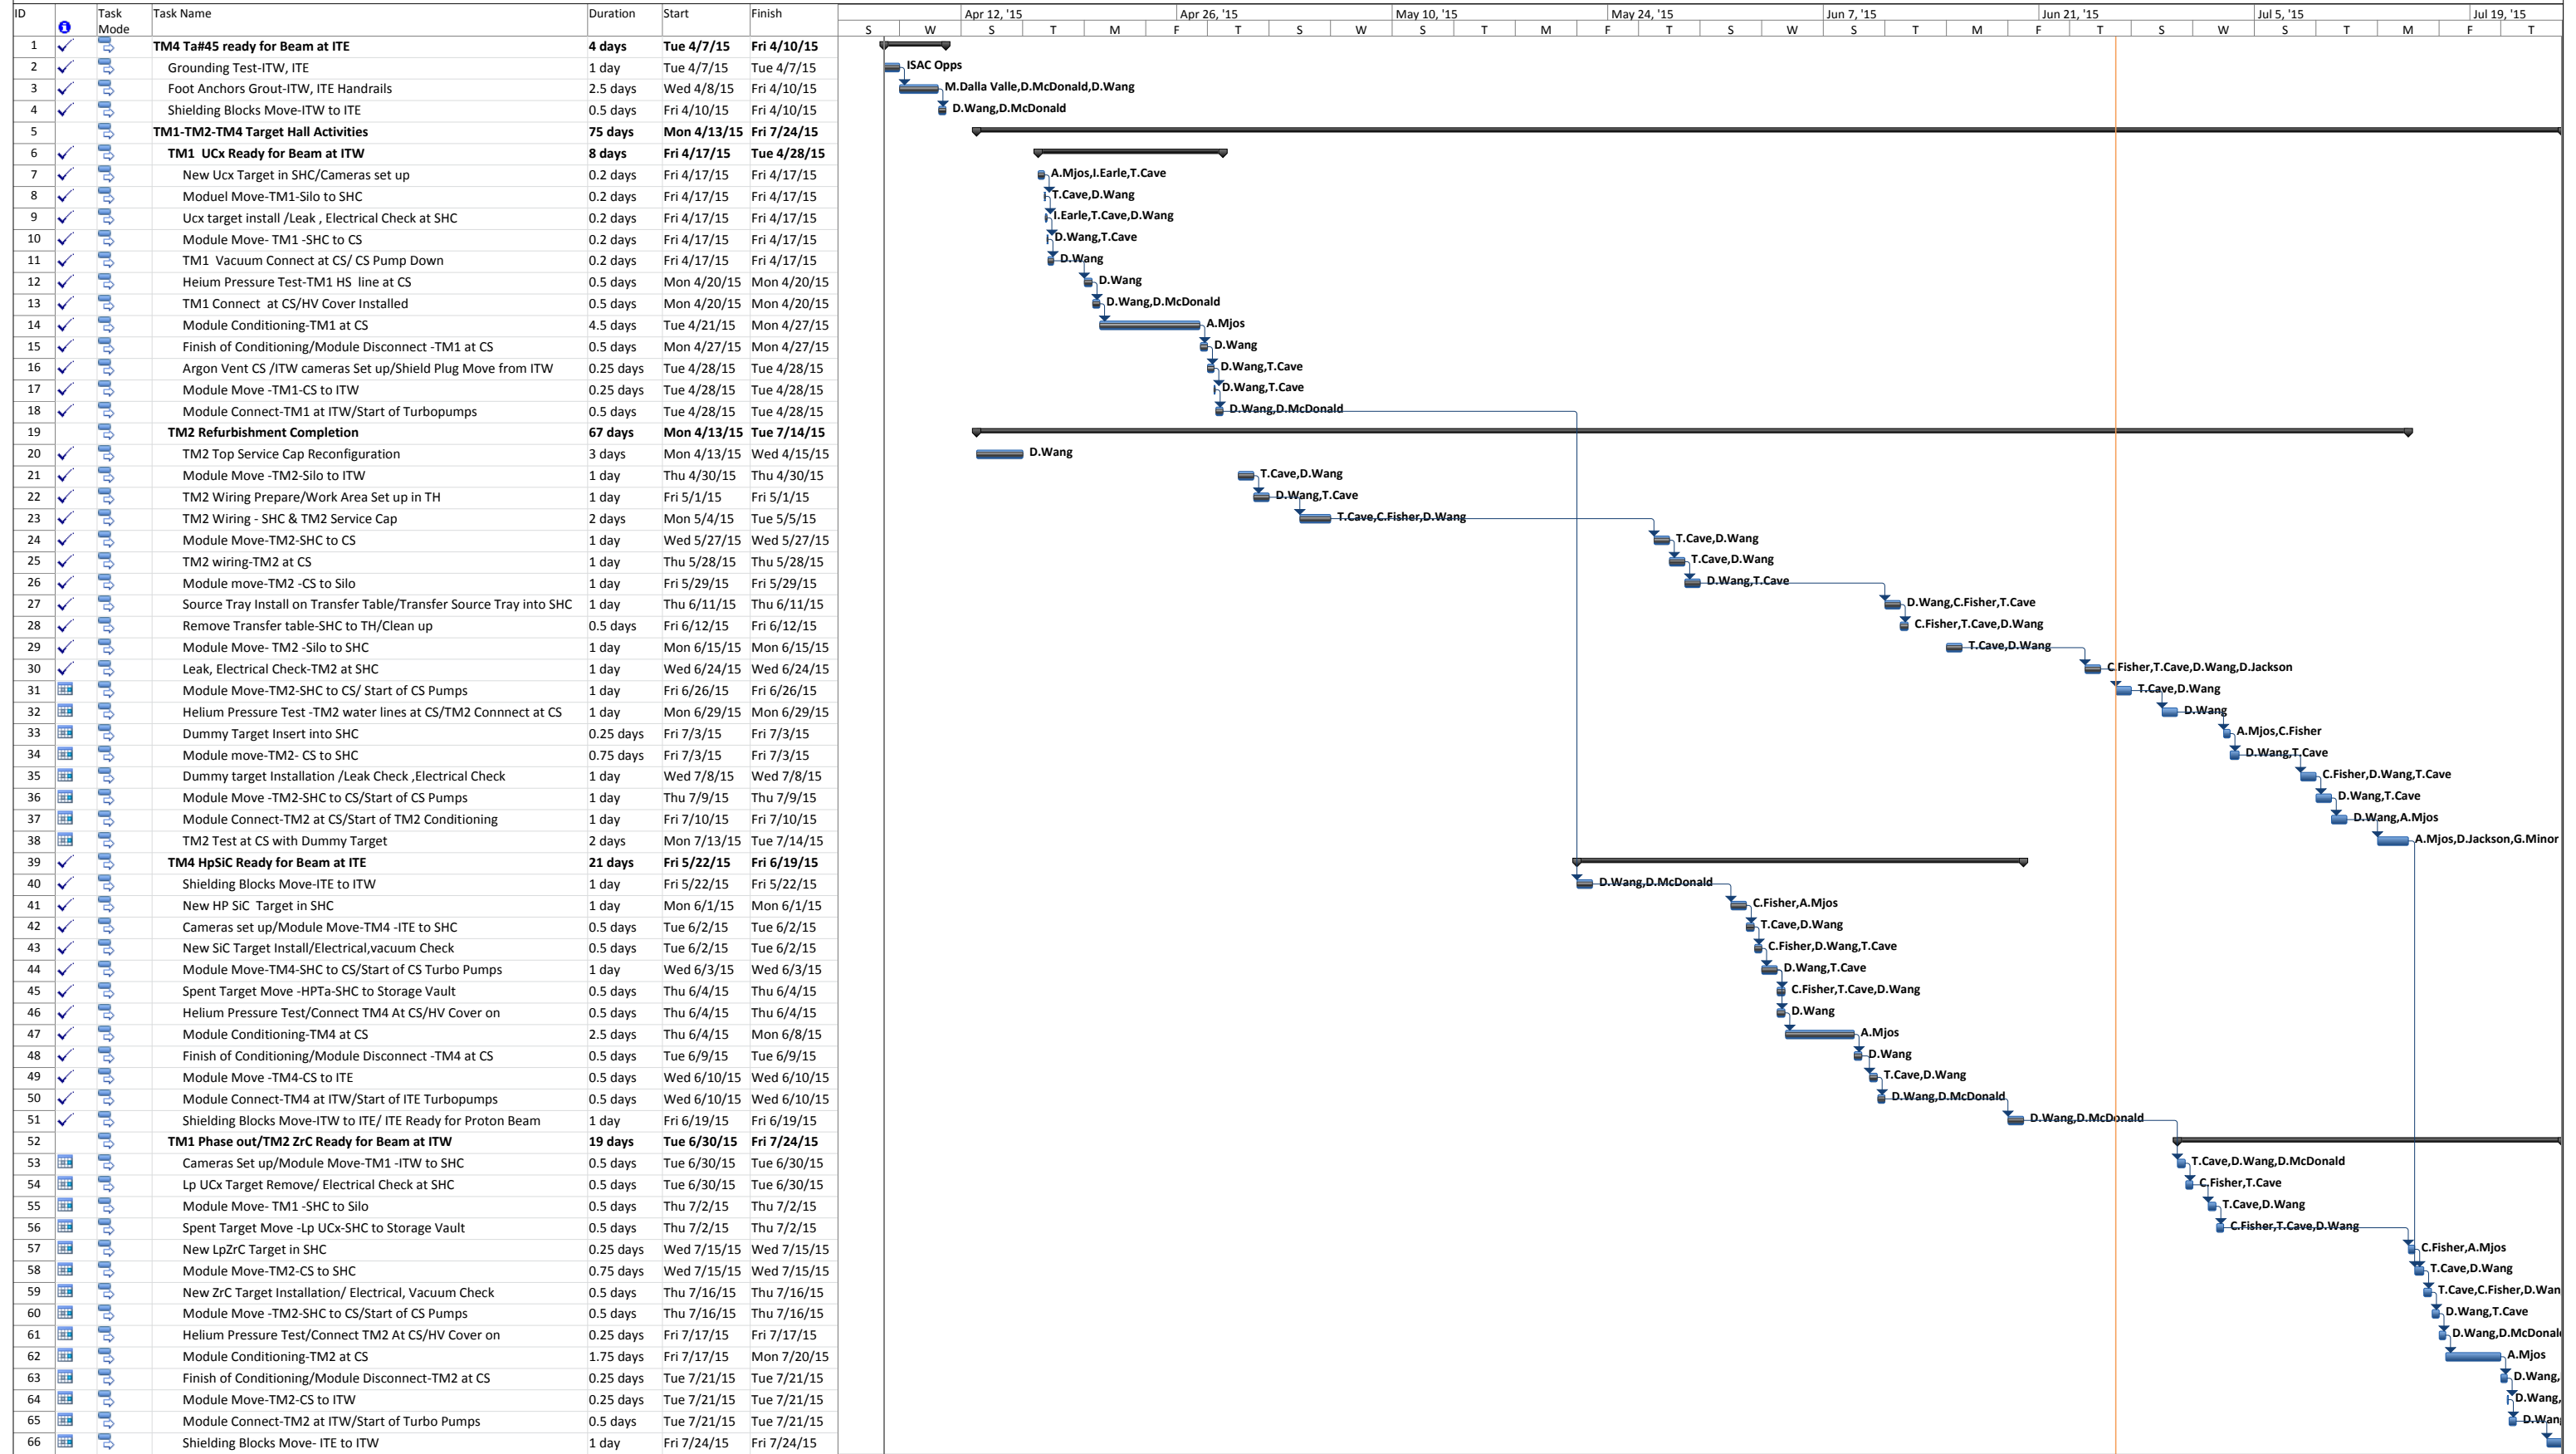

Target Hall Scheduled Activities 2015-04-07 to 2015 07-24

Project: Target Hall Scheduled Act Date: Fri 6/26/15

Legend:

- Task: Blue bar
- Milestone: Diamond
- Project Summary: Diamond with line
- External Milestone: Diamond with line and arrow
- Inactive Milestone: Diamond with line and arrow (grey)
- Manual Task: Green bar
- Manual Summary Rollup: Green bar with arrow
- Manual Summary: Blue bar with arrow
- Start-only: Blue bar with arrow
- Finish-only: Blue bar with arrow
- Deadline: Red vertical line
- Progress: Grey bar
- Split: Dotted line
- Summary: Dashed line
- External Tasks: Arrow
- Inactive Task: Grey bar
- Inactive Summary: Grey bar with arrow
- Duration-only: Grey bar with arrow