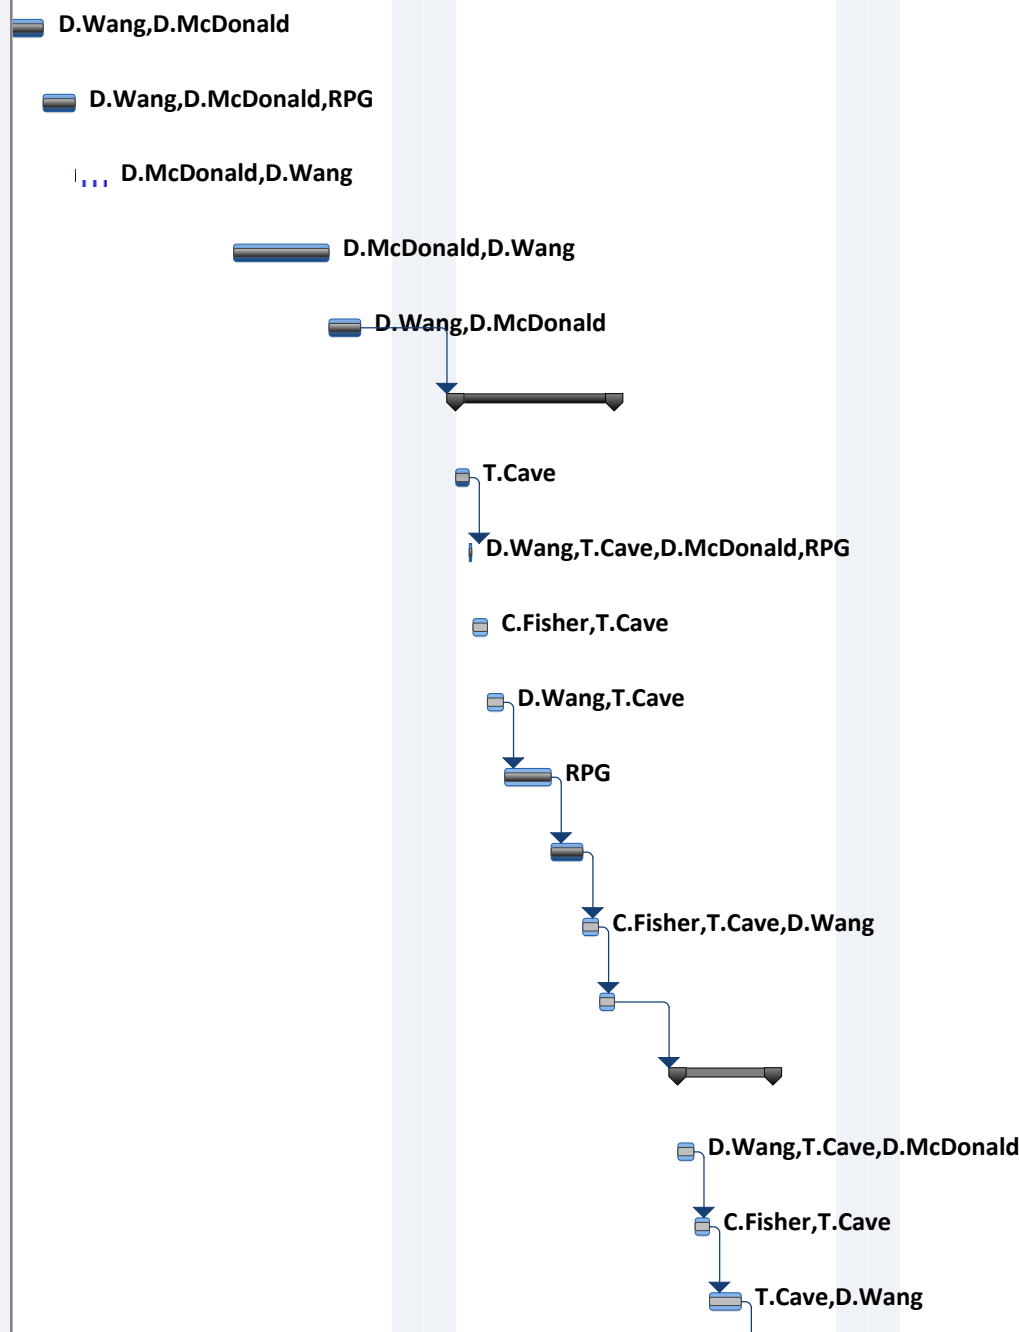

ISAC Target Hall Schedule-Feb 23 to Apr15

By David Wang

Updated 27-Feb-2015

ID	Task Mode	Task Name	Duration	Start	Feb 22, '15				Mar 1, '15			Mar 8, '15				Mar 15, '15			Mar 22, '15				Mar 29, '15			Apr 5, '15				Apr 12, '15		
					S	M	W	F	S	T	T	S	M	W	F	S	T	T	S	M	W	F	S	T	T	S	M	W	F	S	T	
1	✓	Pre- Module Move	9 days	Mon 2/23/15																												
2	✓	Pedal Wheels and Coils Replacement- ITE	1 day	Mon 2/23/15																												
3	✓	Storage of 6 old Turbo Pumps to Cyclotron Vault	1 day	Tue 2/24/15																												
4	✓	Pedal wheels and Coils Replacement-ITW	1 day	Wed 2/25/15																												
5	✓	Primary and Secondary Vacuum Vessel Leak Check-ITE	3 days	Mon 3/2/15																												
6	✓	5 Shielding Block Move-Storage Area to ITE	1 day	Thu 3/5/15																												
7	✓	TM1 Move/Spent Target	5 days	Mon 3/9/15																												
8	✓	Cameras Set up-ITW	0.25 days	Mon 3/9/15																												
9	✓	Module Move-TM1-ITW to SHC	0.25 days	Mon 3/9/15																												
10	✓	Target Removal/Electrical Check-TM1-ThO-SHC	0.5 days	Mon 3/9/15																												
11	✓	Module Move-TM1-SHC to Silo	0.5 days	Tue 3/10/15																												
12	✓	RPG Test on TM1 ThO Target	1.5 days	Tue 3/10/15																												
13	✓	ThO Target Autopsy/Shielding Blocks Move-ITE to ITW/Cameras Set up -ITE	1 day	Thu 3/12/15																												
14	✓	Spent Target Move-ThO-SHC to Vault/Argon Vent ITE	0.5 days	Fri 3/13/15																												
15	✓	Module Move-TM2-CS to Silo	0.5 days	Fri 3/13/15																												
16	✓	TM4 Move/Spent Target	3 days	Mon 3/16/15																												
17	✓	Module Move-TM4-ITE to SHC	0.5 days	Mon 3/16/15																												
18	✓	Target Removal/Electrical Check-TM4-UCx-SHC	0.5 days	Mon 3/16/15																												
19	✓	Module Move-TM4 -SHC to CS	1 day	Tue 3/17/15																												