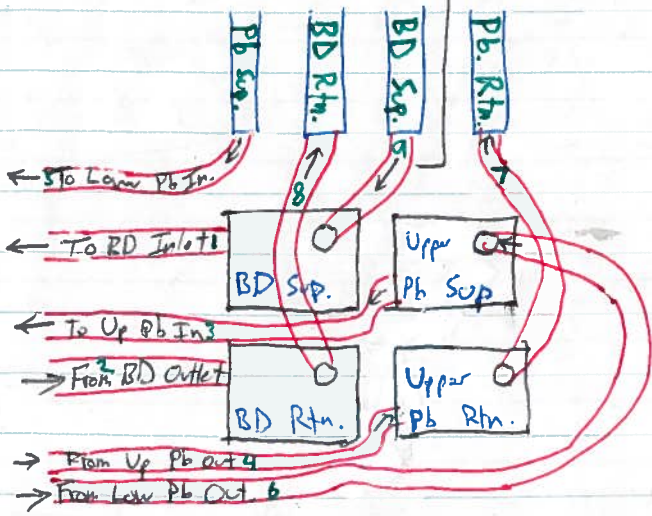

<i>Item</i>	<i>Description</i>	<i>Quantity</i>	<i>Unit Price</i>	<i>Amount</i>
7	SS-FJ16TB16TA16-36CM FLEX HOSE JF SERIES 1"TBW X 1"TA X 36CM LONG 2 WEEKS DELIVERY	1	322.28	322.28
8	SS-FJ16TB16TA16-31CM FLEX HOSE JF SERIES 1"TBW X 1"TA X 31CM LONG 2 WEEKS DELIVERY	1	319.29	319.29

<i>Quote Total</i>	2,665.97
--------------------	----------

*Customer Contact & Phone Number*  
 ISAAC  
 - -

*Sales Agents*  
 444

No room for FI  
hose. Must be  
hard plumbed.

~~Handwritten scribble~~

No room for flex hose. Must be hard plumbed.

BD Supply Block

Upper PL Supply Block

Upper PL Rtn Block

BD Return Block