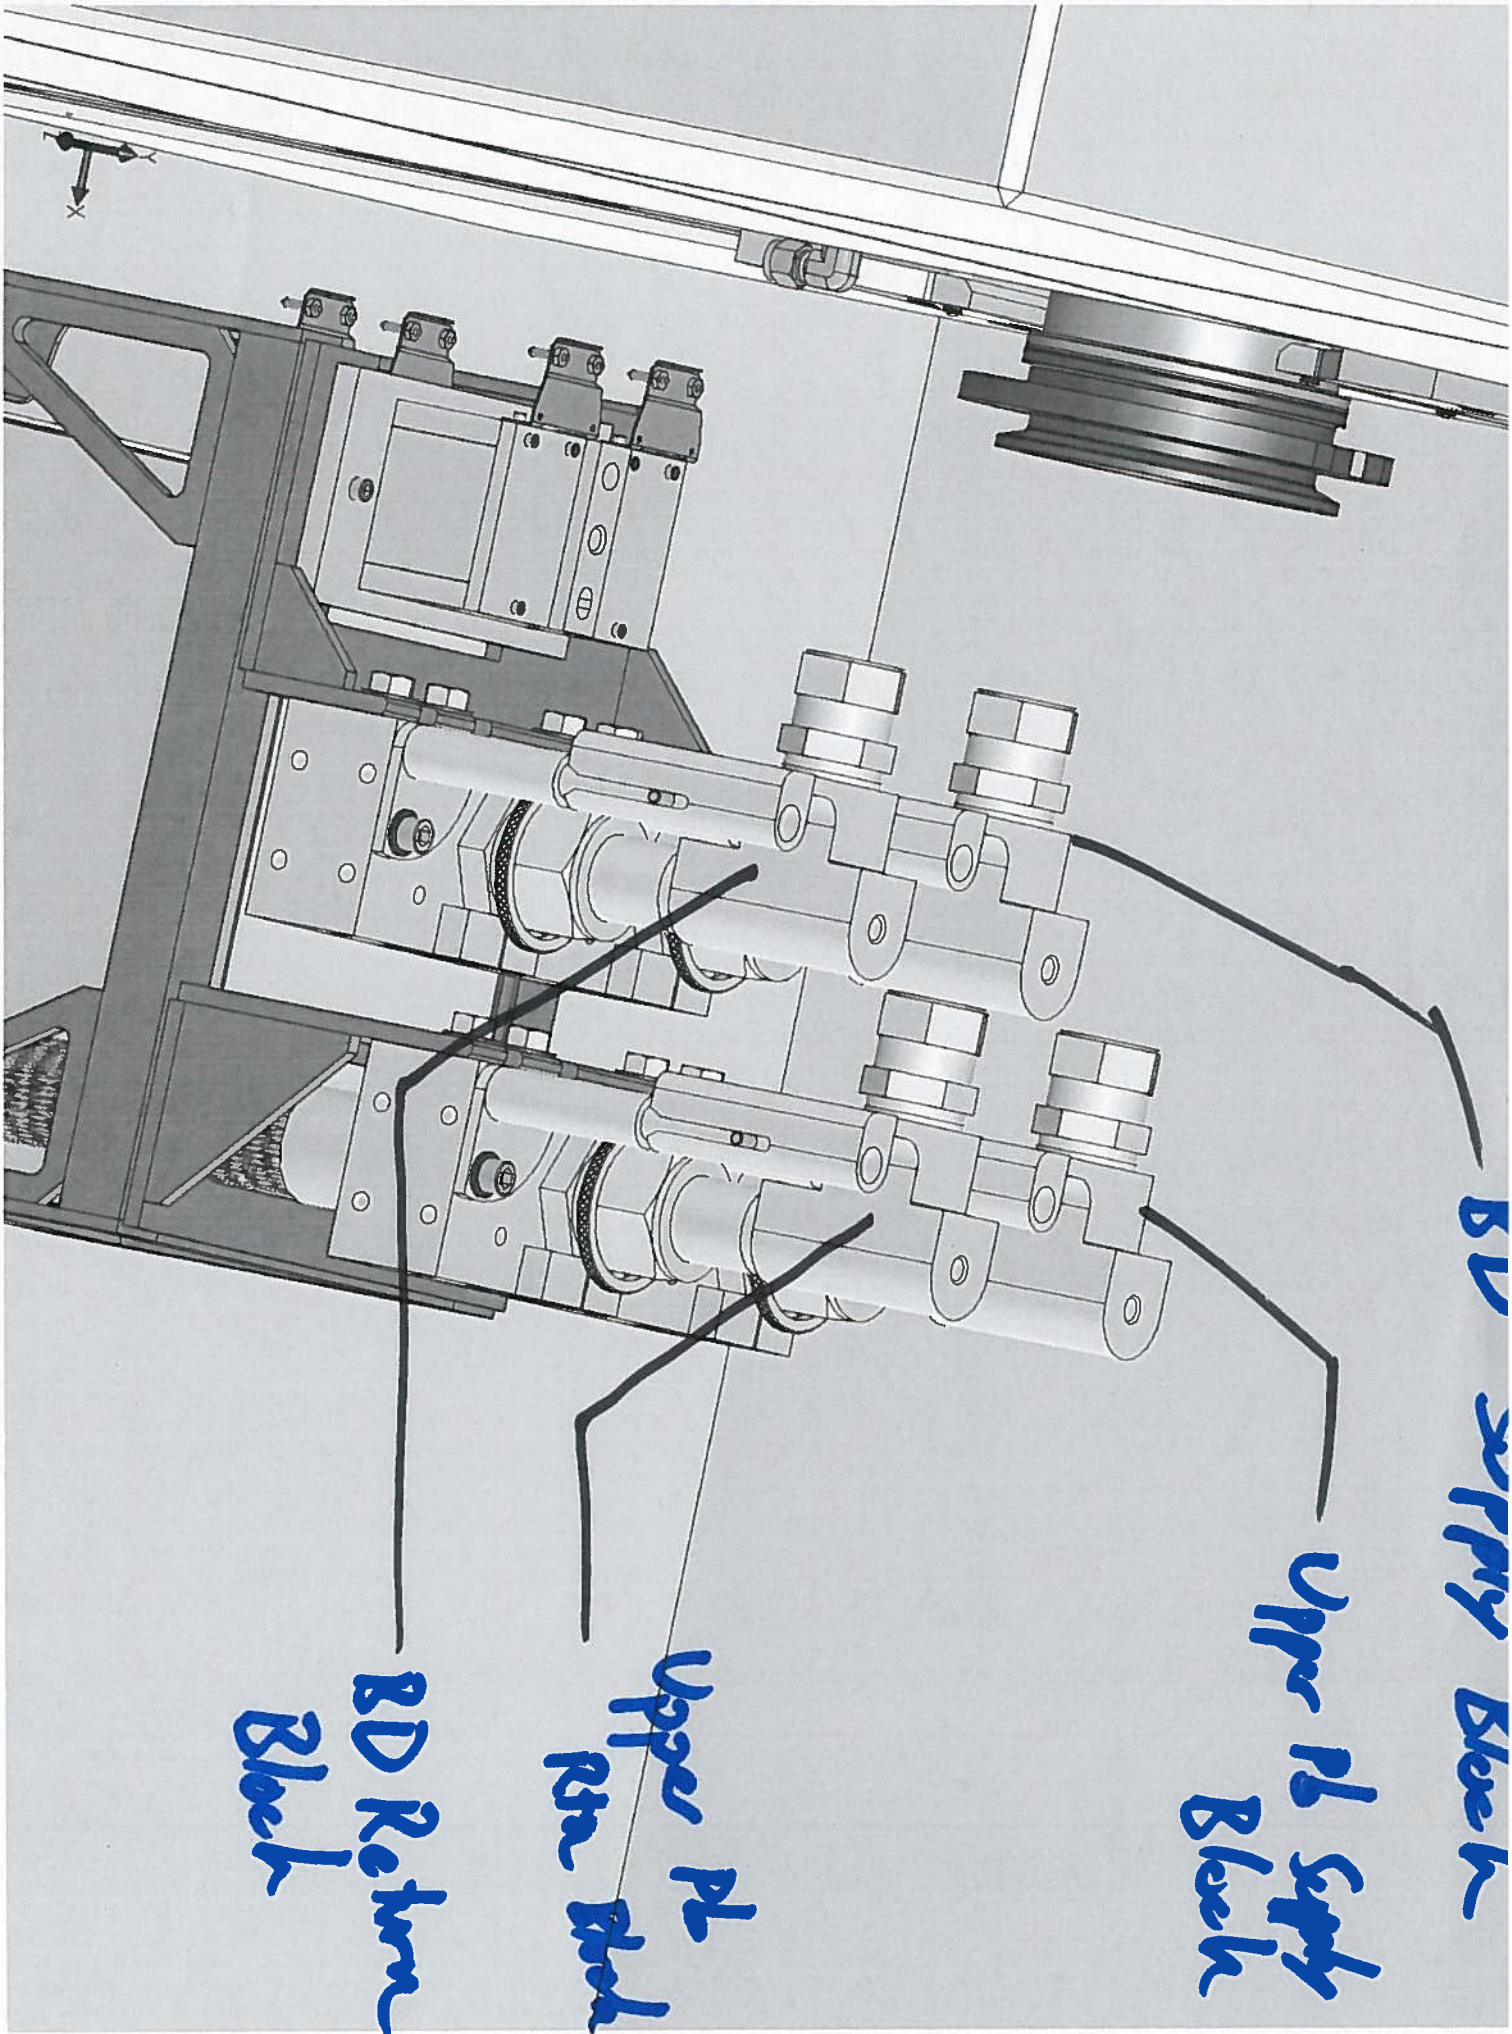

BD Supply Block

Upper PL Supply Block

Upper PL Rtn Block

BD Return Block