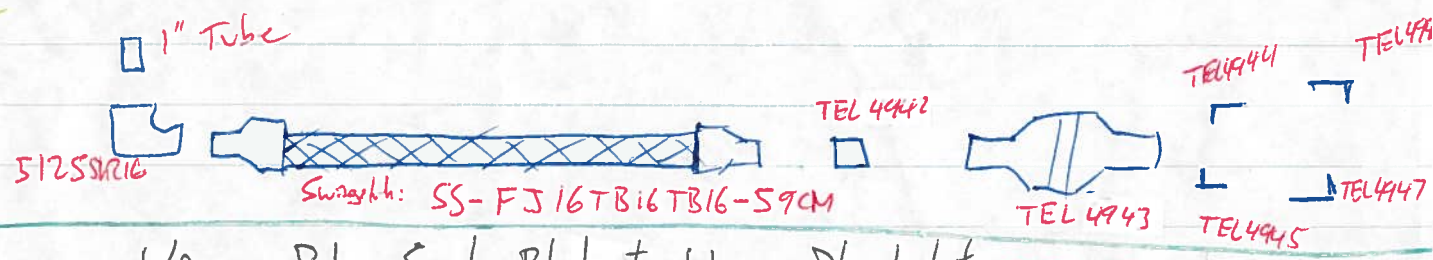

#1) BD Supply Block to BD Inlet TEL 5078

#2) BD Outlet to BD Return Block TEL 5079

#3) Upper Pb Supply Block to Upper Pb Inlet TEL 5080

#4) Upper Pb Outlet to Upper Pb Return Block TEL 5081

#5) Pb Supply Pipe to Lower Pb Inlet TEL 5082

#6 Lower Pb Outlet to Upper Pb Supply Block Base TEL 5083

#7 Upper Pb Return Block Base to Pb Return Pipe TEL 5084

#8 BD Return Block Base to BD Return Pipe TEL 5085

#9 BD Supply Pipe to BD Supply Block Base TEL 5086

**Ship To: 4235**  
**TRIUMF**  
**TRIUMF DEPARTMENT**  
**4004 WESBROOK MALL**  
**VANCOUVER BC V6T 2A3**

<i>Quote Date</i> 08/22/14	<i>FOB Description</i> Shipping Point	<i>Expiration Date</i> 10/21/14	<i>Terms</i> Net 30 Days	<i>Quote Number</i> 99646120
-------------------------------	--	------------------------------------	-----------------------------	---------------------------------