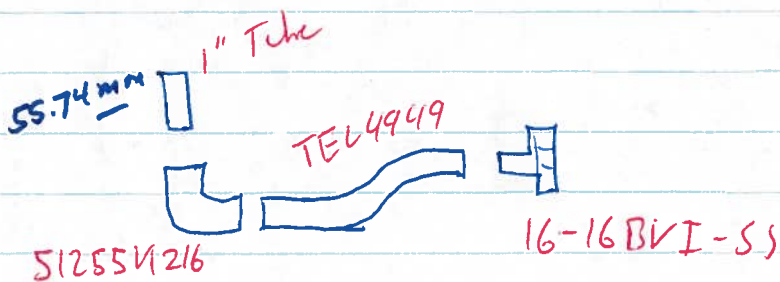

#9 BD Supply Pipe to BD Supply Block Base TEL 5086