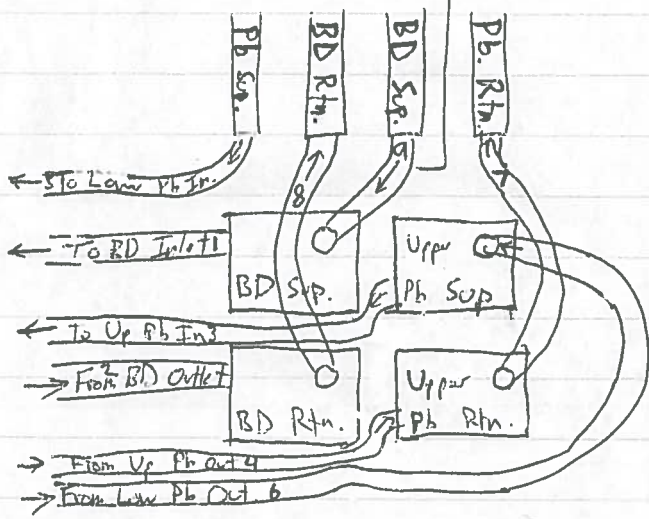

<i>Item</i>	<i>Description</i>	<i>Quantity</i>	<i>Unit Price</i>	<i>Amount</i>
7	SS-FJ16TB16TA16-36CM FLEX HOSE JF SERIES 1"TBW X 1"TA X 36CM LONG 2 WEEKS DELIVERY	1	322.28	322.28
8	SS-FJ16TB16TA16-31CM FLEX HOSE JF SERIES 1"TBW X 1"TA X 31CM LONG 2 WEEKS DELIVERY	1	319.29	319.29

<i>Quote Total</i>	2,665.97
--------------------	----------

*Customer Contact & Phone Number*  
 ISAAC  
 - -

*Sales Agents*  
 444

No room for FI  
hose. Must be  
hard plumbed.

~~Handwritten scribble~~

No room for flex hose. Must be hard plumbed.

BD Supply Block

Upper PL Supply Block

Upper PL Rtn Block

BD Return Block